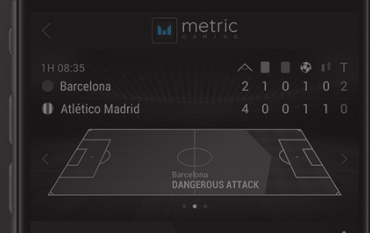

SUPERLIVE™

metric
G A M I N G

SuperLive™

Pioneered by Metric, SuperLive™ is a casino-style play-by-play experience offering instant gratification through 1 & 5 minute fast markets. Metric have developed the SuperLive product to ensure that there are markets continuously and seamlessly available to bet on.

Multi-Sport Coverage

- Soccer
- NFL
- NBA

Casino Style Experience

- Instant gratification product
- Recreational customer product
- Casino X-sell opportunity

As the sports betting industry continues its steady march towards increasingly instant-gratification markets Metric's SuperLive product represents the latest innovation to meet the demands of the modern punter. Metric's plug and play SuperLive solution is available on over 3,000 events monthly across Soccer, NFL and NBA.